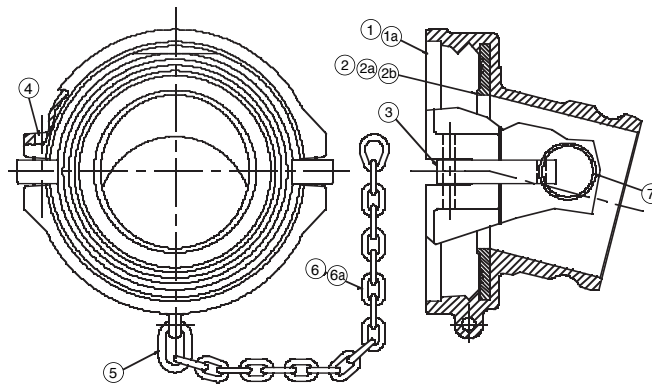

Male Gravity Drop Adapter Part List

#	Part Name	Part Number	#	Part Name	Part Number
1	Rubber Gasket	880-206-01	5	Double Loop Chain	880-115-02
2	4" Drop Adapter - Body Only	880-412-01	6	S-Hook	11110-01
3	Groove Pin	11125-07	7	Protective Closure	11065-08
4	Cam Arm & Pull Ring Assembly	774-116-03		3" Drop Adapter - Body Only	880-413-01

Emco Wheaton

SPECIFICATIONS

ITEM NO.	DESCRIPTION	QTY.
1	Hose End Fitting	1 561302 - 3"
1a	Hose End Fitting	1 561300 - 4"
2	Seal	1 560611 Buna
2a	Seal	1 561305 Viton®
2b	Seal EPDM	1 565158
3	Cam	2 408187
4	Pin	2 409660
5	Connecting Link	1 563504
6	Chain Assembly (stainless)	1 491544
6a	Chain Assembly (chrome)	1 491544
7	Ring	2 408188