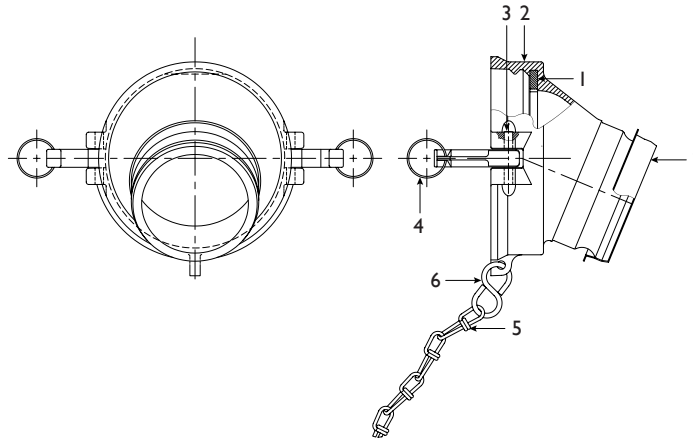

Male Gravity Drop Adapter Part List

#	Part Name	Part Number	#	Part Name	Part Number
1	Rubber Gasket	880-206-01	5	Double Loop Chain	880-115-02
2	4" Drop Adapter - Body Only	880-412-01	6	S-Hook	11110-01
3	Groove Pin	11125-07	7	Protective Closure	11065-08
4	Cam Arm & Pull Ring Assembly	774-116-03		3" Drop Adapter - Body Only	880-413-01

Emco Wheaton

SPECIFICATIONS

ITEM NO.	DESCRIPTION	QTY.
1	Hose End Fitting	1 561302 - 3"
1a	Hose End Fitting	1 561300 - 4"
2	Seal	1 560611 Buna
2a	Seal	1 561305 Viton®
2b	Seal EPDM	1 565158
3	Cam	2 408187
4	Pin	2 409660
5	Connecting Link	1 563504
6	Chain Assembly (stainless)	1 491544
6a	Chain Assembly (chrome)	1 491544
7	Ring	2 408188