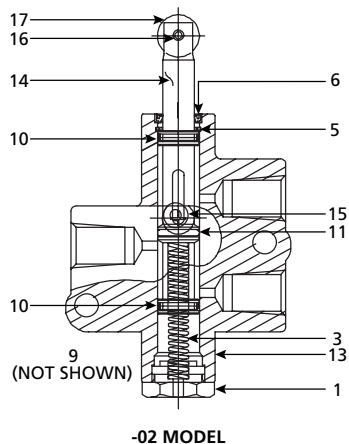

Three-Way Air Interlock Valves Parts List

#	Part Name	Qty. Req.			Part Number	#	Part Name	Qty. Req.			Part Number
		-01	-02	-03				-01	-02	-03	
1	Plug - Nut	1	1	1	880-145-01	15	Screw 6-32 × 0.62" (Self Sealing)	0	1	0	11477-01
2	Body Air Valve	1	0	1	880-323-01AN	16	Rollpin	0	1	0	11004-08
3	Spring	1	1	1	880-148-01	17	Roller	0	1	0	881-119-01
4	Spool & O-ring Assembly	1	0	1	880-171-01	18	Spool & O-ring Assembly	0	0	1	881-122-01
5	Retaining Ring	1	1	1	11090-04	19	Washer 5/16" Int. Lock	0	0	1	11163-05
6	Dust Seal	1	1	1	880-142-01	20	Actuator - Offset Washer 5/16" Int. Lock	0	0	1	881-120-01
7	Nut - 1/4-20 Hex Jam	1	0	0	11021-03	21	Nut - 5/16-18 Hex	0	0	1	11179-05
8	Screw Adjuster 1.0"	1	0	0	880-144-01		880-150-01 Service Kit*	1	0	0	90012
9	Screw 1/4-20 × 1.75" Hex Head	2	2	2	11063-07		880-150-02 Service Kit**	0	1	0	90055
12	Washer - 1/4" Int. Lock	1	0	0	11163-04		880-150-03 Service Kit***	0	0	1	90056
13	Body-Air Valve, Roller Tip	0	1	0	880-323-02						
14	Spool & O-ring Assembly, Roller Tip	0	1	0	880-171-02						

* Note: Service Kit includes: (1) #3, (1) #4, (1) #5, (1) #6, (1) #7, (1) #8, (1) #12

**Note: Service Kit includes: (1) #3, (1) #5, (1) #6, (1) #14, (1) #15, (1) #16, (1) #17

***Note: Service Kit includes: (1) #3, (1) #5, (1) #6, (1) #18, (1) #19, (1) #20, (1) #21, (1) #22

Part Number	Description
880-113-01	Screw Adjuster Assembly 1.5" Button
880-150-01	Three-way Air Interlock Valve
880-150-02	Three-way Air Interlock Valve, Roller Tip
880-150-03	Three-way Air Interlock Valve, Offset Actuator