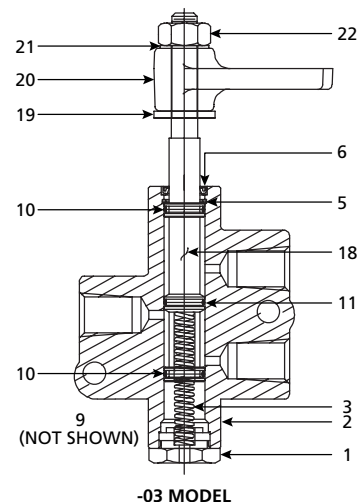

Three-Way Air Interlock Valves Parts List

#	Part Name	Qty. Req.			Part Number	#	Part Name	Qty. Req.			Part Number
		-01	-02	-03				-01	-02	-03	
1	Plug - Nut	1	1	1	880-145-01	15	Screw 6-32 × 0.62" (Self Sealing)	0	1	0	11477-01
2	Body Air Valve	1	0	1	880-323-01AN	16	Rollpin	0	1	0	11004-08
3	Spring	1	1	1	880-148-01	17	Roller	0	1	0	881-119-01
4	Spool & O-ring Assembly	1	0	1	880-171-01	18	Spool & O-ring Assembly	0	0	1	881-122-01
5	Retaining Ring	1	1	1	11090-04	19	Washer 5/16" Int. Lock	0	0	1	11163-05
6	Dust Seal	1	1	1	880-142-01	20	Actuator - Offset Washer 5/16" Int. Lock	0	0	1	881-120-01
7	Nut - 1/4-20 Hex Jam	1	0	0	11021-03	21	Nut - 5/16-18 Hex	0	0	1	11179-05
8	Screw Adjuster 1.0"	1	0	0	880-144-01		880-150-01 Service Kit*	1	0	0	90012
9	Screw 1/4-20 × 1.75" Hex Head	2	2	2	11063-07		880-150-02 Service Kit**	0	1	0	90055
12	Washer - 1/4" Int. Lock	1	0	0	11163-04		880-150-03 Service Kit***	0	0	1	90056
13	Body-Air Valve, Roller Tip	0	1	0	880-323-02						
14	Spool & O-ring Assembly, Roller Tip	0	1	0	880-171-02						

* Note: Service Kit includes: (1) #3, (1) #4, (1) #5, (1) #6, (1) #7, (1) #8, (1) #12

**Note: Service Kit includes: (1) #3, (1) #5, (1) #6, (1) #14, (1) #15, (1) #16, (1) #17

***Note: Service Kit includes: (1) #3, (1) #5, (1) #6, (1) #18, (1) #19, (1) #20, (1) #21, (1) #22

Part Number	Description
880-113-01	Screw Adjuster Assembly 1.5" Button
880-150-01	Three-way Air Interlock Valve
880-150-02	Three-way Air Interlock Valve, Roller Tip
880-150-03	Three-way Air Interlock Valve, Offset Actuator