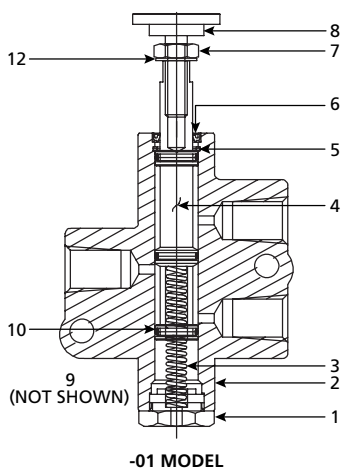

Three-Way Air Interlock Valves Parts List

#	Part Name	Qty. Req.			Part Number	#	Part Name	Qty. Req.			Part Number
		-01	-02	-03				-01	-02	-03	
1	Plug - Nut	1	1	1	880-145-01	15	Screw 6-32 × 0.62" (Self Sealing)	0	1	0	11477-01
2	Body Air Valve	1	0	1	880-323-01AN	16	Rollpin	0	1	0	11004-08
3	Spring	1	1	1	880-148-01	17	Roller	0	1	0	881-119-01
4	Spool & O-ring Assembly	1	0	1	880-171-01	18	Spool & O-ring Assembly	0	0	1	881-122-01
5	Retaining Ring	1	1	1	11090-04	19	Washer 5/16" Int. Lock	0	0	1	11163-05
6	Dust Seal	1	1	1	880-142-01	20	Actuator - Offset Washer 5/16" Int. Lock	0	0	1	881-120-01
7	Nut - 1/4-20 Hex Jam	1	0	0	11021-03	21	Nut - 5/16-18 Hex	0	0	1	11179-05
8	Screw Adjuster 1.0"	1	0	0	880-144-01		880-150-01 Service Kit*	1	0	0	90012
9	Screw 1/4-20 × 1.75" Hex Head	2	2	2	11063-07		880-150-02 Service Kit**	0	1	0	90055
12	Washer - 1/4" Int. Lock	1	0	0	11163-04		880-150-03 Service Kit***	0	0	1	90056
13	Body-Air Valve, Roller Tip	0	1	0	880-323-02						
14	Spool & O-ring Assembly, Roller Tip	0	1	0	880-171-02						

* Note: Service Kit includes: (1) #3, (1) #4, (1) #5, (1) #6, (1) #7, (1) #8, (1) #12

**Note: Service Kit includes: (1) #3, (1) #5, (1) #6, (1) #14, (1) #15, (1) #16, (1) #17

***Note: Service Kit includes: (1) #3, (1) #5, (1) #6, (1) #18, (1) #19, (1) #20, (1) #21, (1) #22

Part Number	Description
880-113-01	Screw Adjuster Assembly 1.5" Button
880-150-01	Three-way Air Interlock Valve
880-150-02	Three-way Air Interlock Valve, Roller Tip
880-150-03	Three-way Air Interlock Valve, Offset Actuator