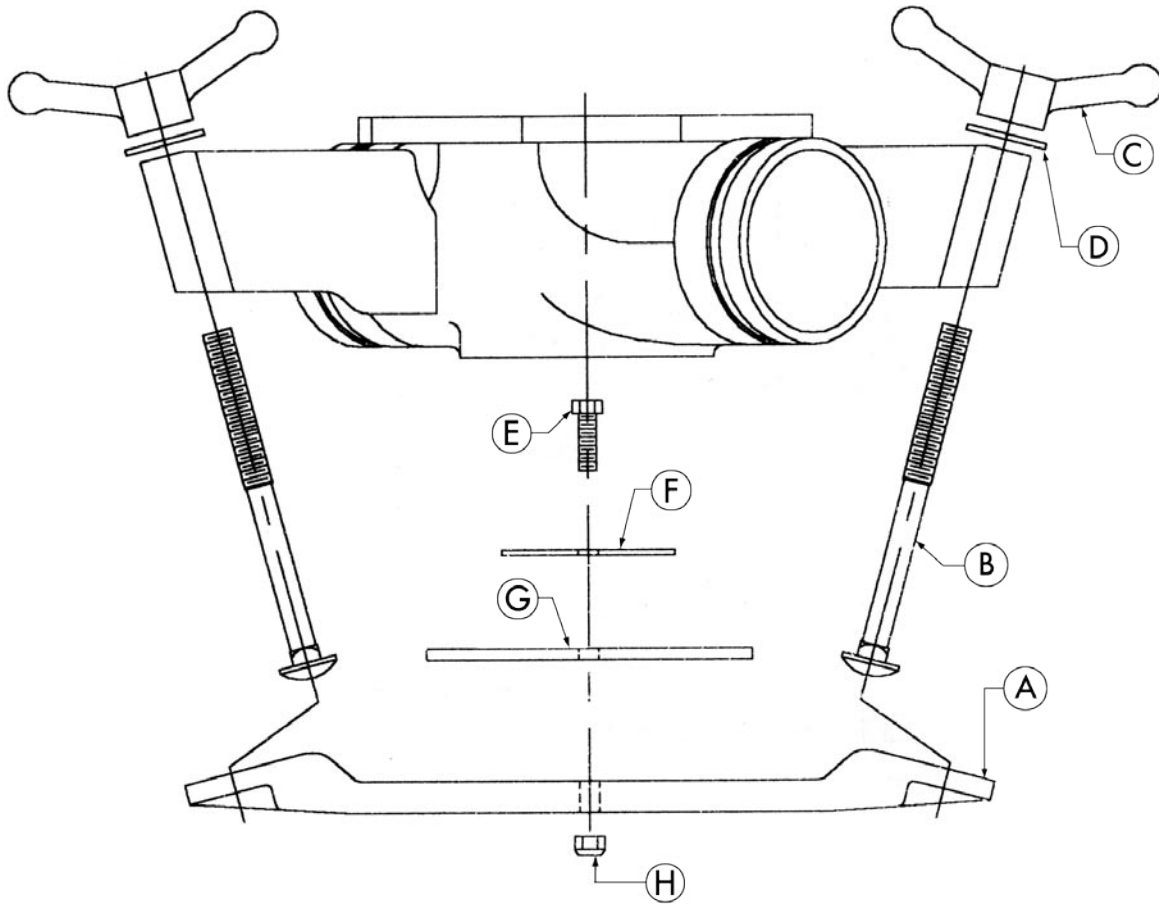

Sure-Seal

Section C
Dry Bulk Trailer Parts

5" - 6" LOW PROFILE BOTTOM DROP TEE PARTS

REF #	PART NUMBER	DESCRIPTION
A	831LP	5-6" DOOR
B	036LP	BOLT
C	109	WING NUT
D	674	WASHER
E	753	SS BOLT
F	681	GASKET RETAINER
G	680	GASKET
H	724	LOCKNUT
832LP	5-6" DOOR ASSEMBLY	