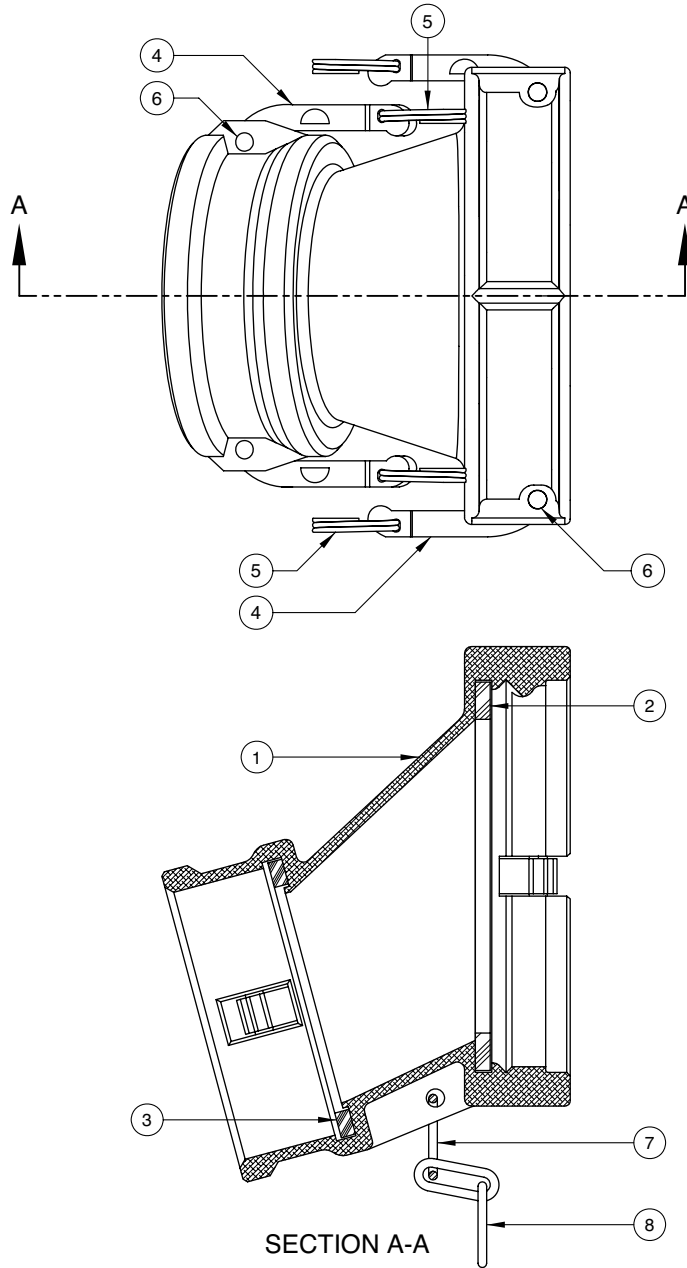

871B-AL40 4" Gravity Coupler

Replacement Parts

Rev. 0, January 2003

ITEM	PART NUMBER	DESCRIPTION	QTY.
1	E00222A	BODY	1
2	H08347M	GASKET (BUNA)	1
3	H20547M	GASKET (BUNA)	1
4	D10184M	KAM ARM	4

ITEM	PART NUMBER	DESCRIPTION	QTY.
5	H20550M	FINGER RING	4
6	H20144M	GROOVE PIN	4
7	H08328M	CONNECTOR RING	1
8	H20325M	CHAIN	1